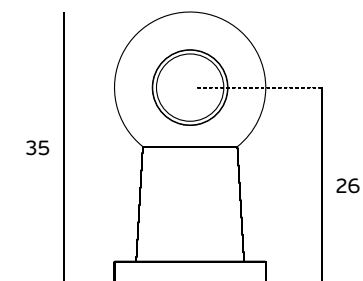

Ficha técnica de produto

Technique product fle / Ficha técnica de produto

Data: 06.08.2018

Versão: 1.0

IN.22.125.20

Puxadores de móvel /
Furniture knob / Pomo de mueble

ET: 2162 / 2018

Documento confidencial / Confidential document / Documento confidencial © JNF 2018 www.jnf.pt

Descrição / Description / Descripción

Puxador de móvel /

Furniture knob /

Pomo de mueble

Versão / Version / Versión.

1.0

Data / Date / Data

06.08.2018

IN.22.125.20

T. (+351) 224 663 230 / F. (+351) 224 839 841 / e-mail - jnf@jnf.pt / www.jnf.pt

Rua das Mimosas, 849/851
Zona Industrial das Mimosas
S. Pedro da Cova | Ap. 75 4424-909
Gondomar PORTUGAL

PÁGINA 3/3
PAGE